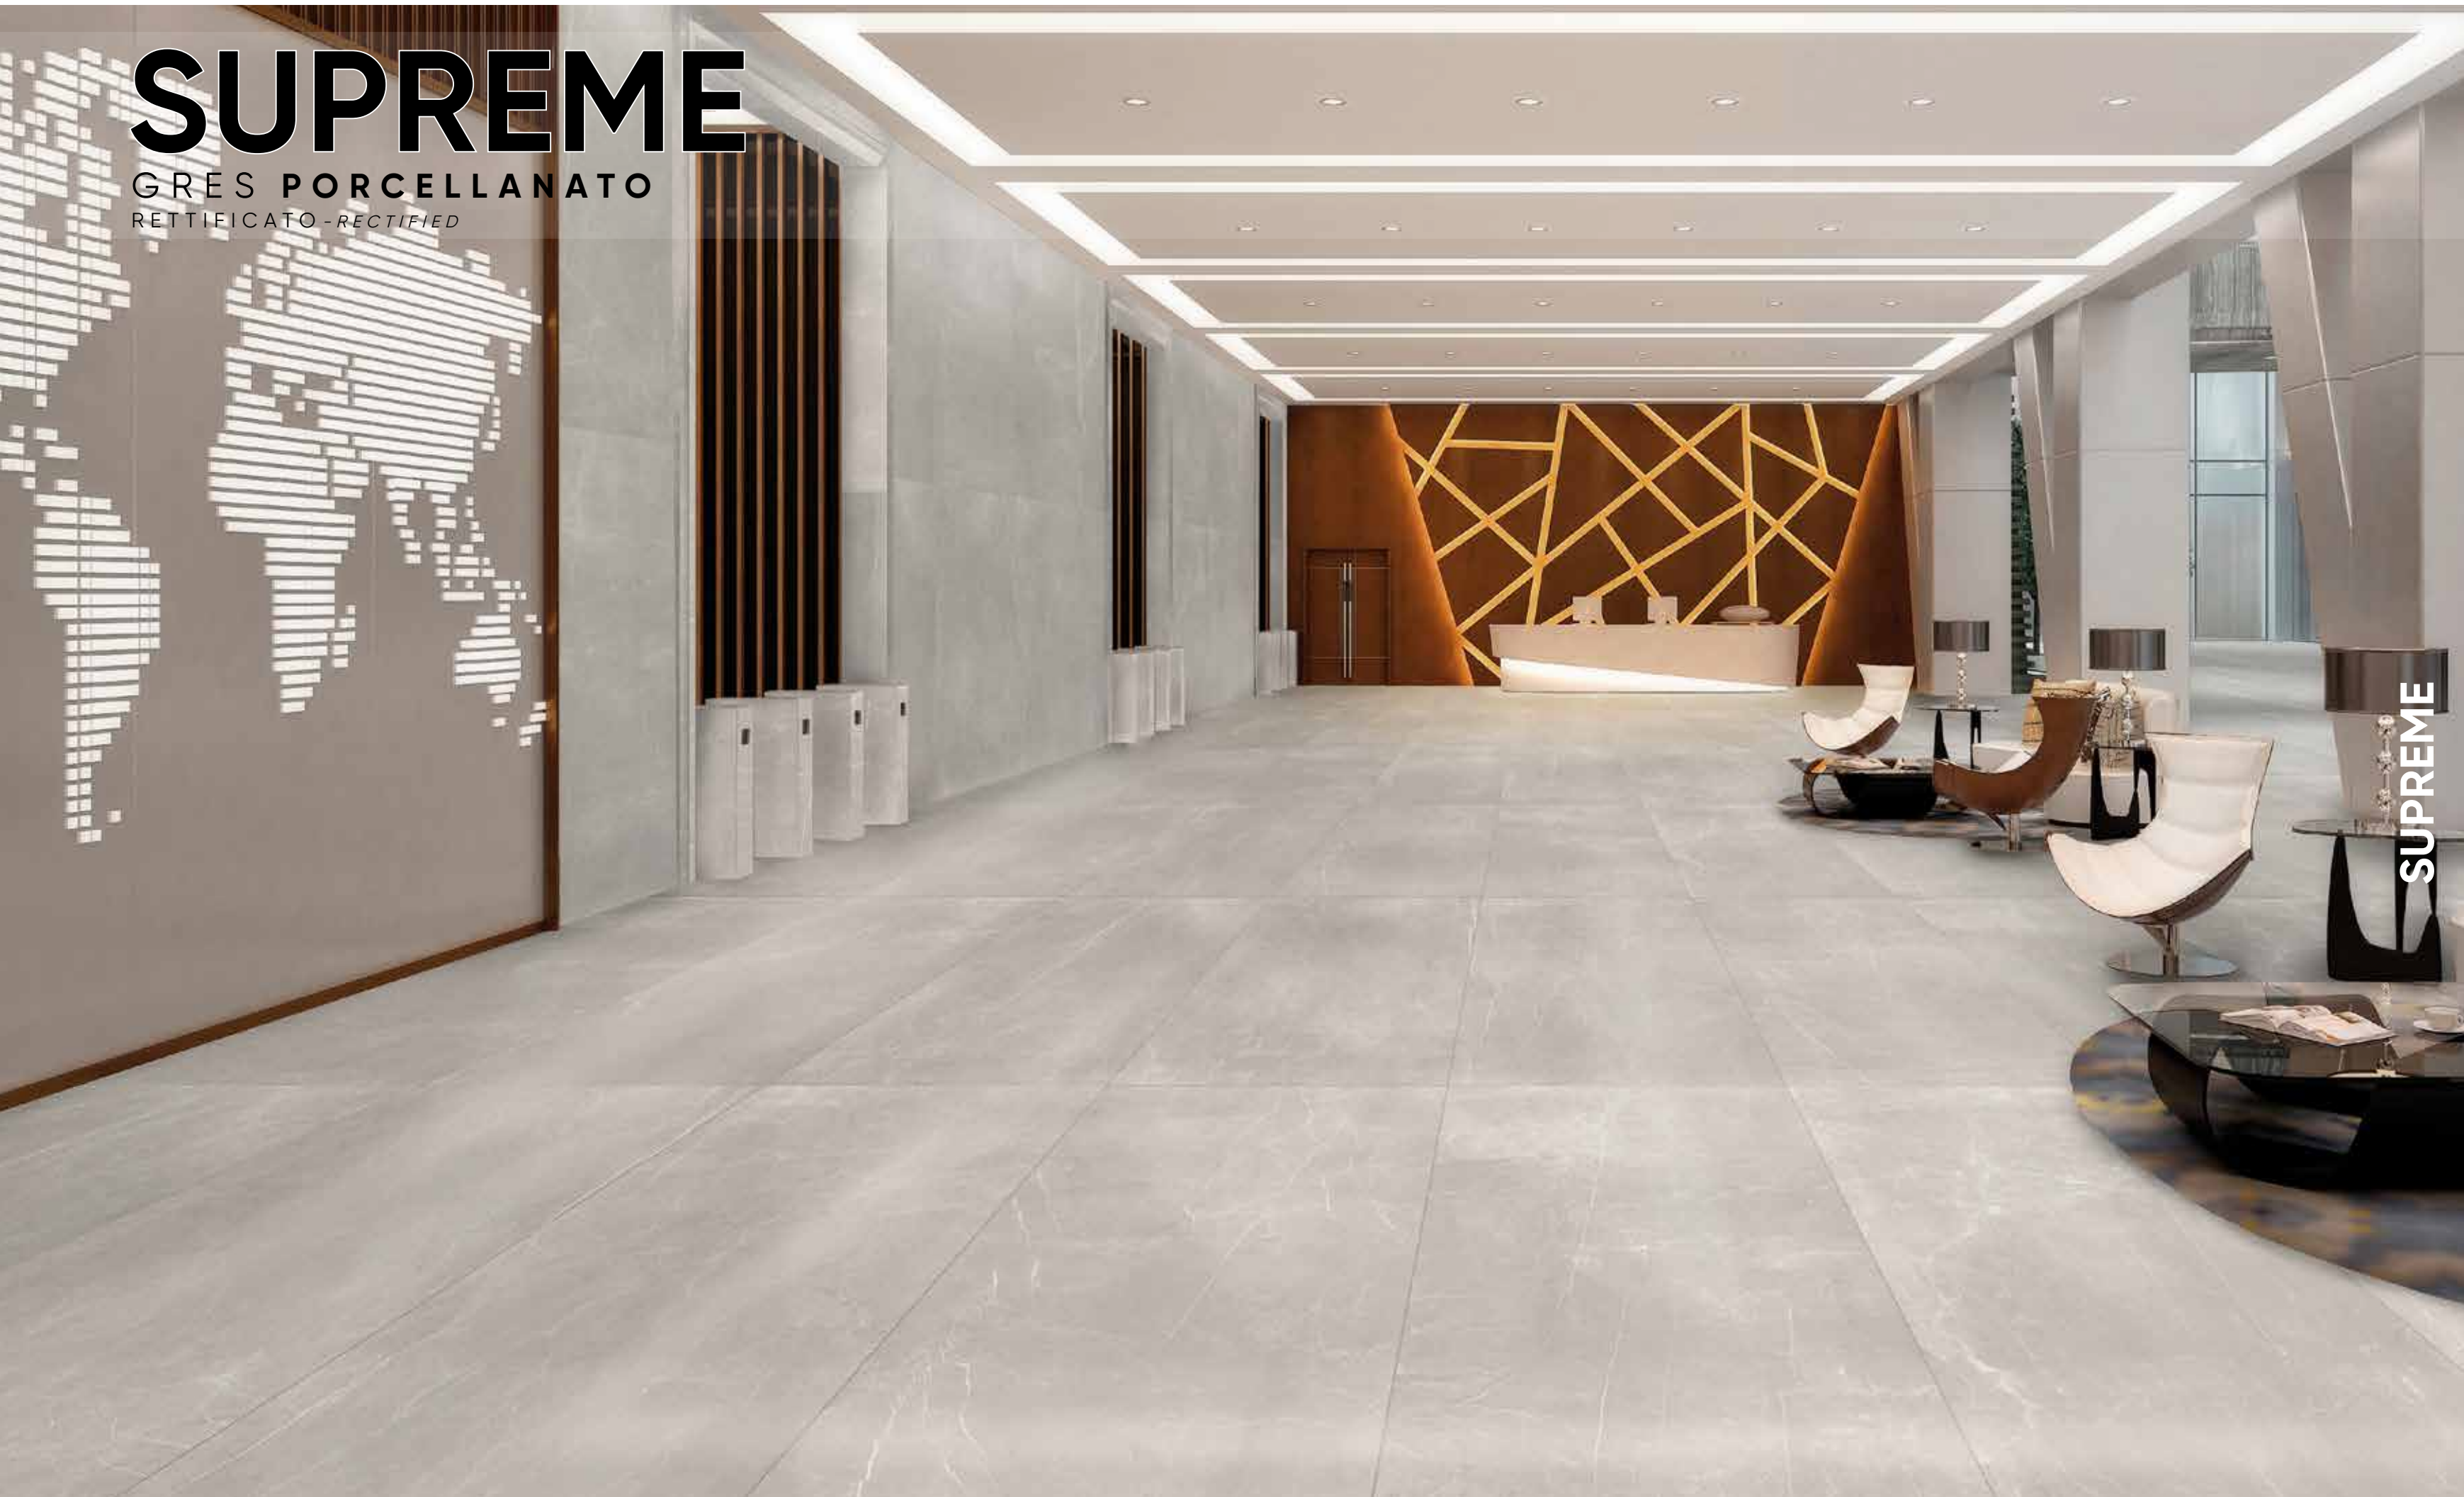

INDEX / FORMAT

SUPREME

GRES PORCELLANATO
RETTIFICATO - RECTIFIED

SUPREME

FLOOR: SUPREME PEARL 60,5x121 / 24"x48" RETTIFICATO

Supreme

RETTIFICATO - RECTIFIED

PEARL