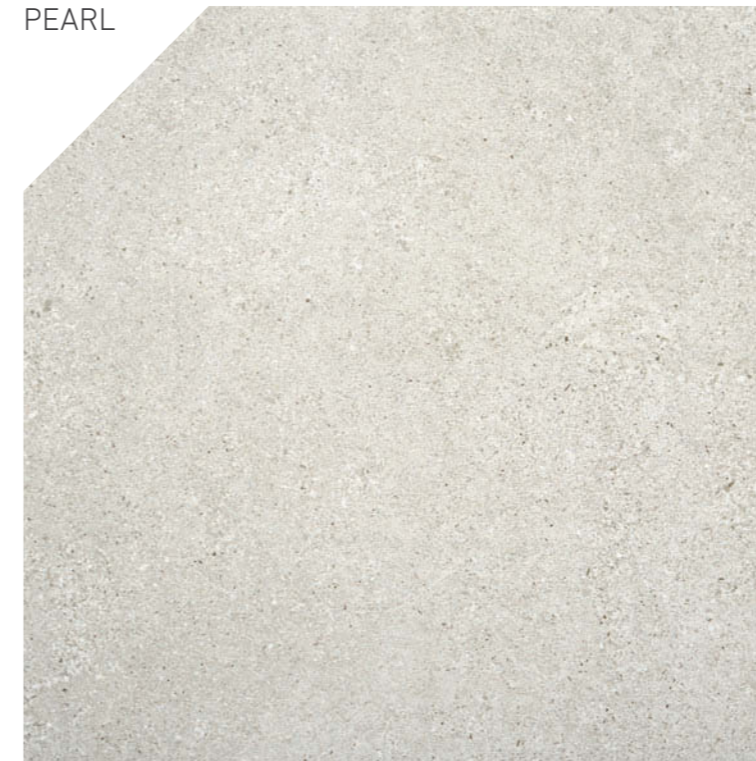

COLORES | COLORS

PEARL

GREY

SAND

ARGENT

FORMATOS | SIZES

LAJA GRAFITO AB5UES
25X50 | 10"X20"

LAJA MULTI AB5UES
25X50 | 10"X20"