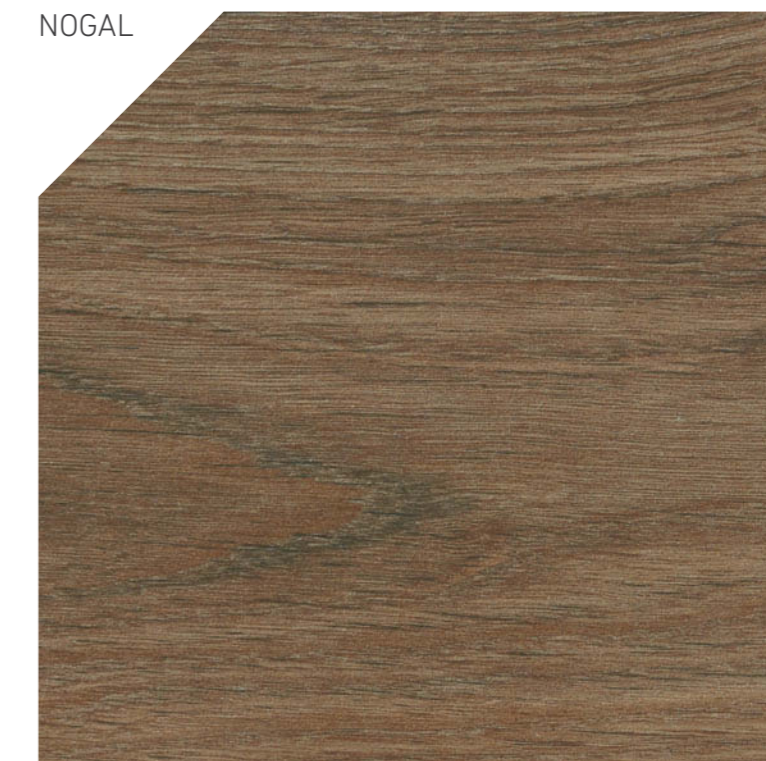

COLORES | COLORS

GREY

ROBLE

WALNUT

NOGAL

WOOD Collection

SABIK WHITE

P.E.SABIK NATURAL MT 30x150cm RECT. INOUT