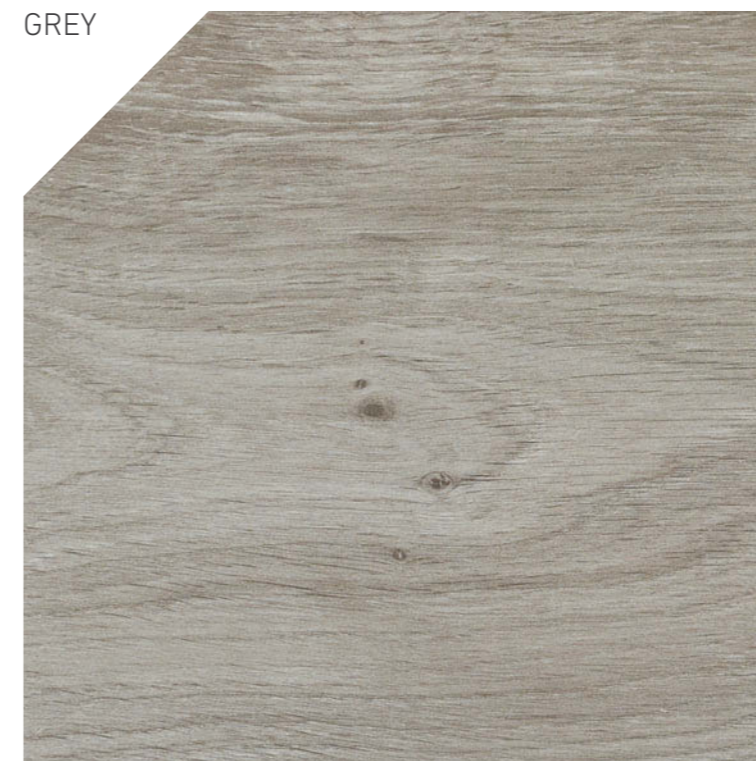

COLORES | COLORS

GREY

ROBLE

WALNUT

NOGAL

WOOD Collection

SABIK WHITE

P.E.SABIK NATURAL MT 30x150cm RECT. INOUT