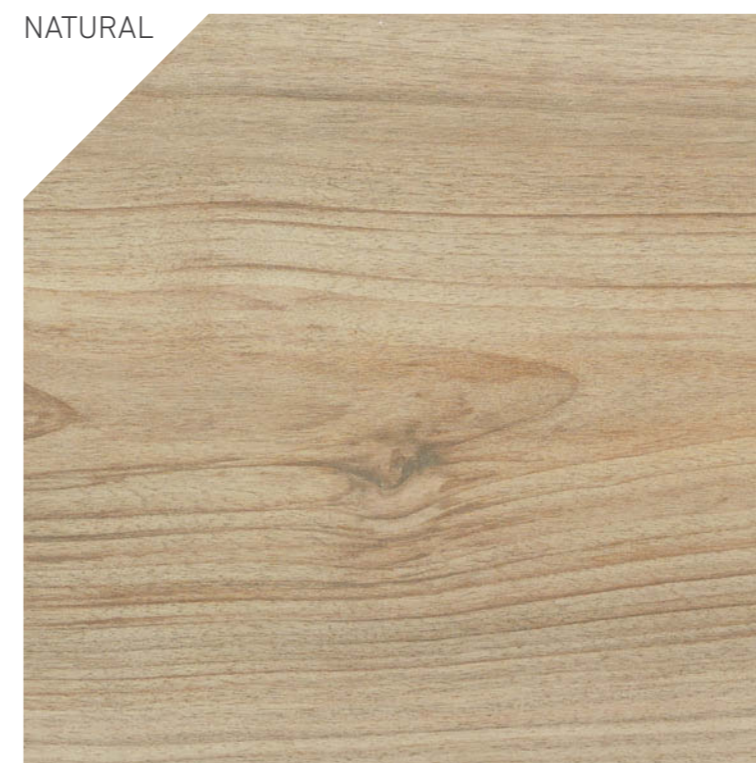

COLORES | COLORS

WHITE

GREY

NATURAL

MIEL

WOOD Collection

TACORA CAMEL

P.E. TACORA WHITE 23x120cm RECT. INOUT