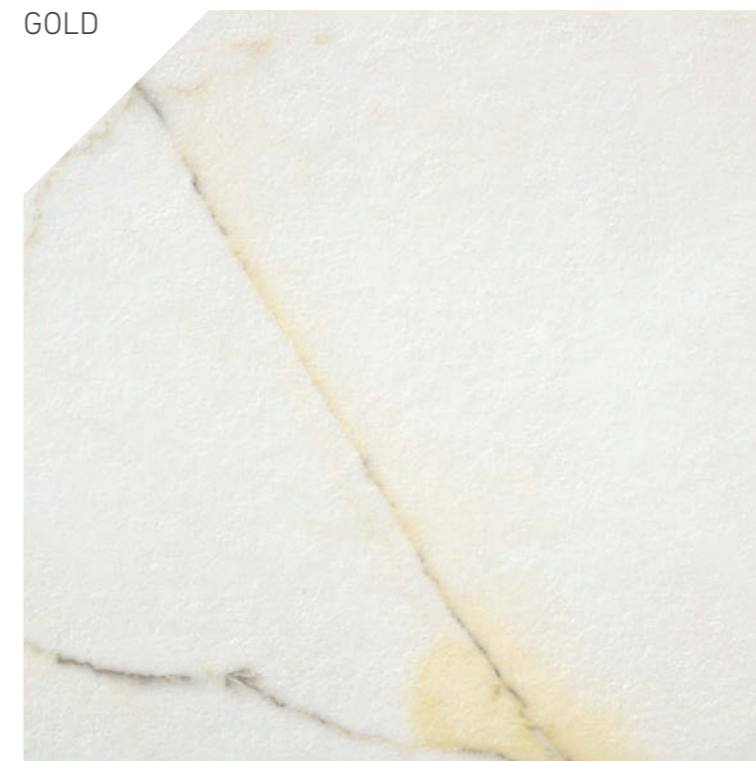

COLORES | COLORS

GOLD

TABIT GOLD SAT. 25x75cm | TABIT ST GOLD SAT. 25x75cm | TABIT VT GOLD SAT. 25x75cm | P.E. LANCELOT GOLD SAT. 60x120cm RECT.

MARBLE Collection

POLARIS SAND

P.E. POLARIS GREY MT 60x120cm RECT. | P.E. POLARIS WHITE MT 60x120cm RECT.