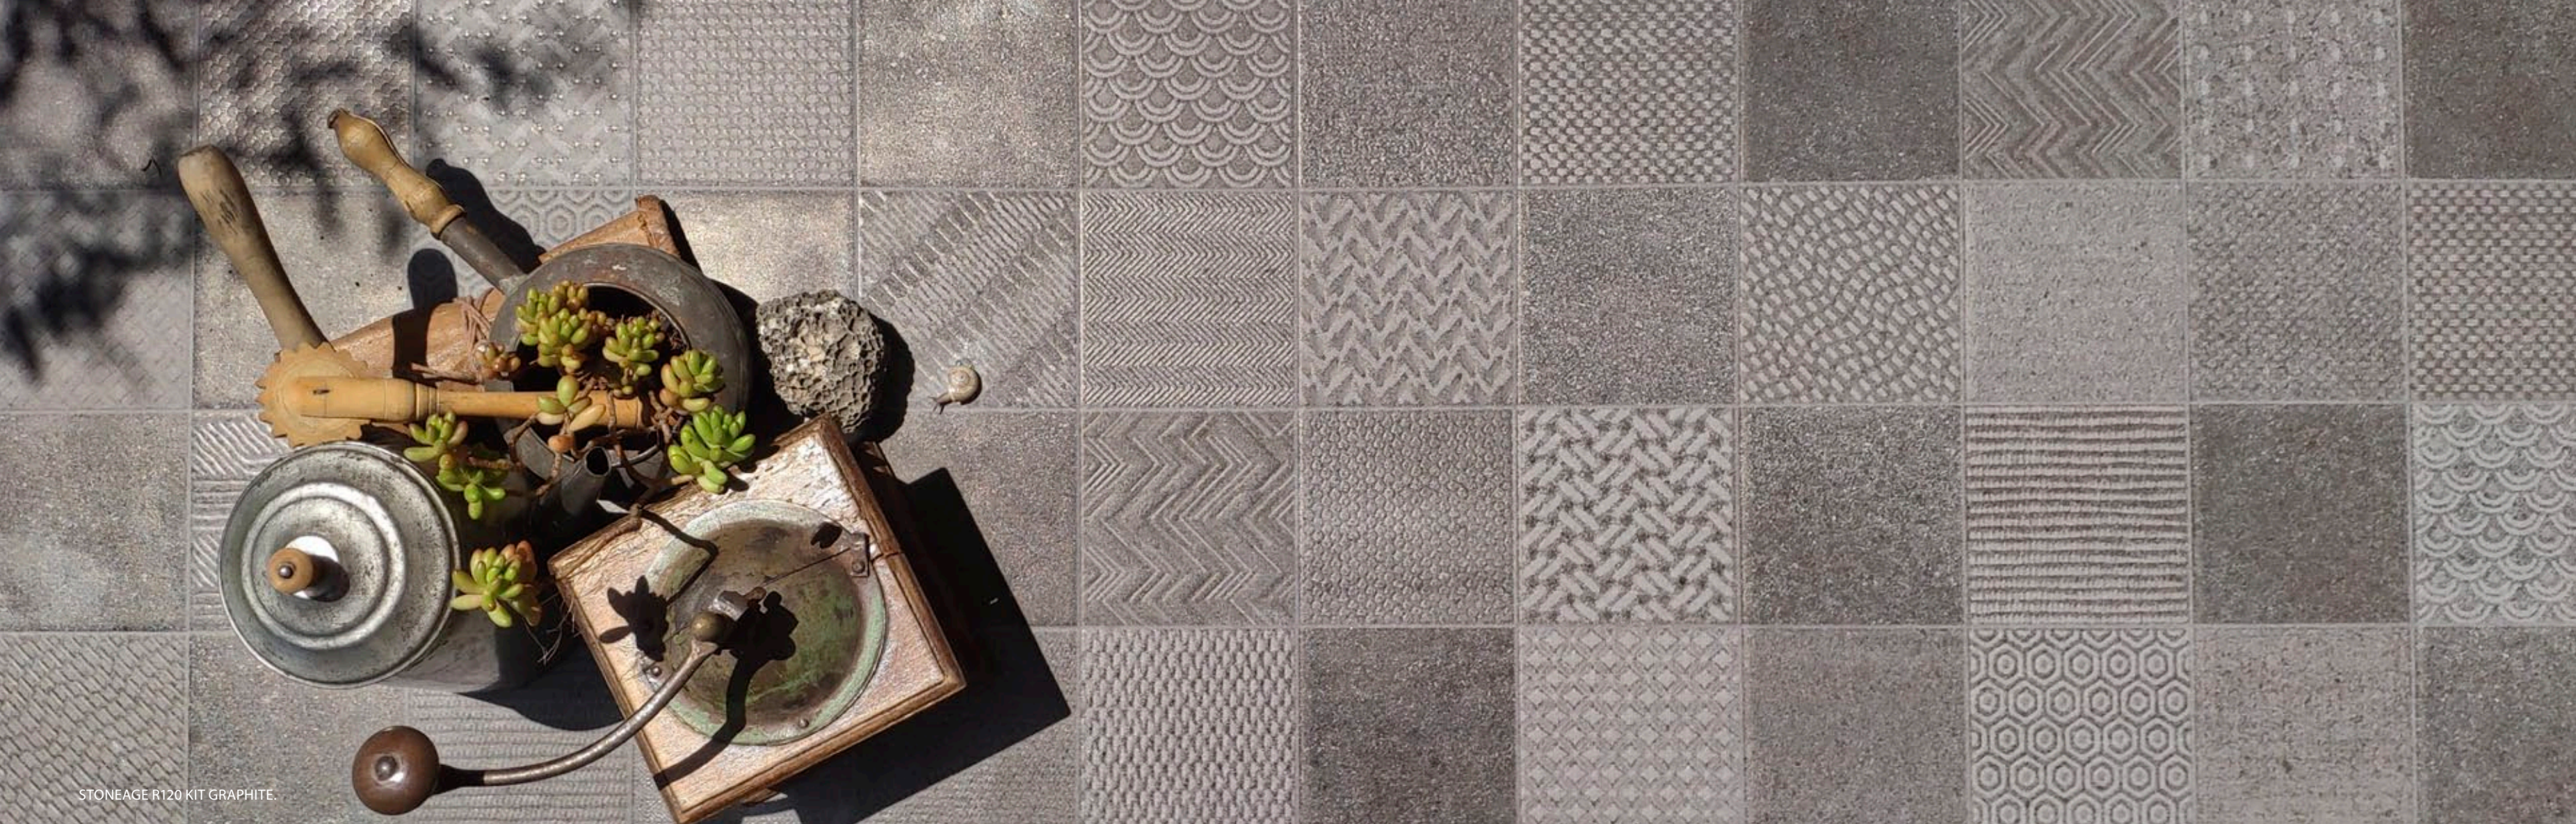

STONEAGE R120 KIT GRAPHITE.

NATURAL ELEMENTS

GOBI collection.....	32-37
BROOKLYN collection	38-39
STONEAGE collection.....	40-47

#cerámicaeterna

Otro de los valores más beneficiosos de la cerámica es la DURABILIDAD, dureza o resistencia frente a agentes externos como puedan ser los ambientales, rozaduras, golpes, etc.

Another one of the most beneficial values of ceramics is its DURABILITY, hardness, and resistance to external agents such as environmental factors, scratching, blows, etc.